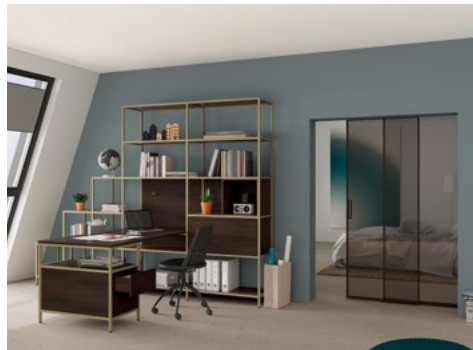

Solitär_ Creo Büro
Profilfarbe_ Champagner geschliffen
Oberflächen_ Urban Structures Pinie Dunkel
Gleittürsystem_ S1200 AIR
Profilfarbe_ Schwarz eloxiert
Füllung_ Sicherheitsglas (ESG) Bronze klar / Parsol® Bronze

Solitaire_ Creo office
Profile color_ Grinded Champagne
Panel material_ Urban Structures Dark Pine

Sliding Door system_ S1200 AIR
Profile color_ Black anodized
Surface _ Tempered safety glass Bronze clear / Parsol® Bronze